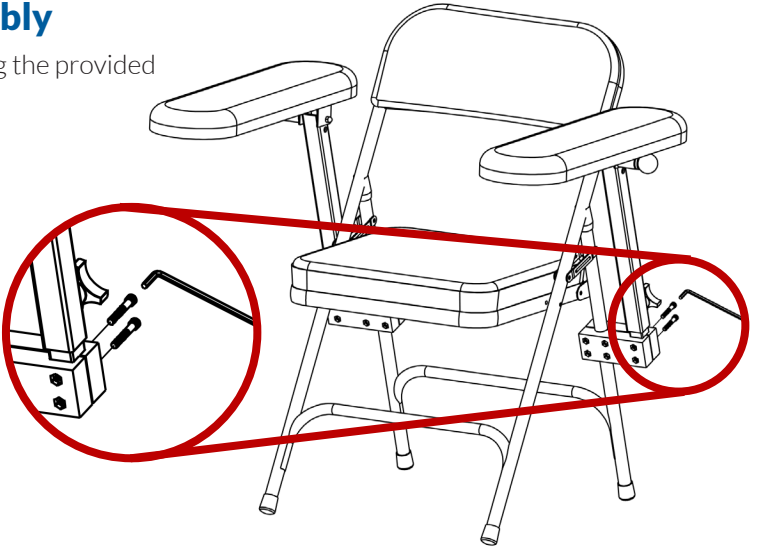

MAN76877P

Model 76877P

Portable Subject's Chair

Assembly Instructions

3700 Sagamore Parkway N
Lafayette, IN 47904
Tel: (765) 423-1505

info@lafayetteinstrument.com
www.lafayetteinstrument.com

Arm Assembly

Attach arms using the provided bolts and hex key.

Operation

Raise and Lower Arms

Pull the attached pop pin to raise and lower the arm.

Adjust Arm Height

Adjust the arm height by loosening and tightening the adjustment knob.